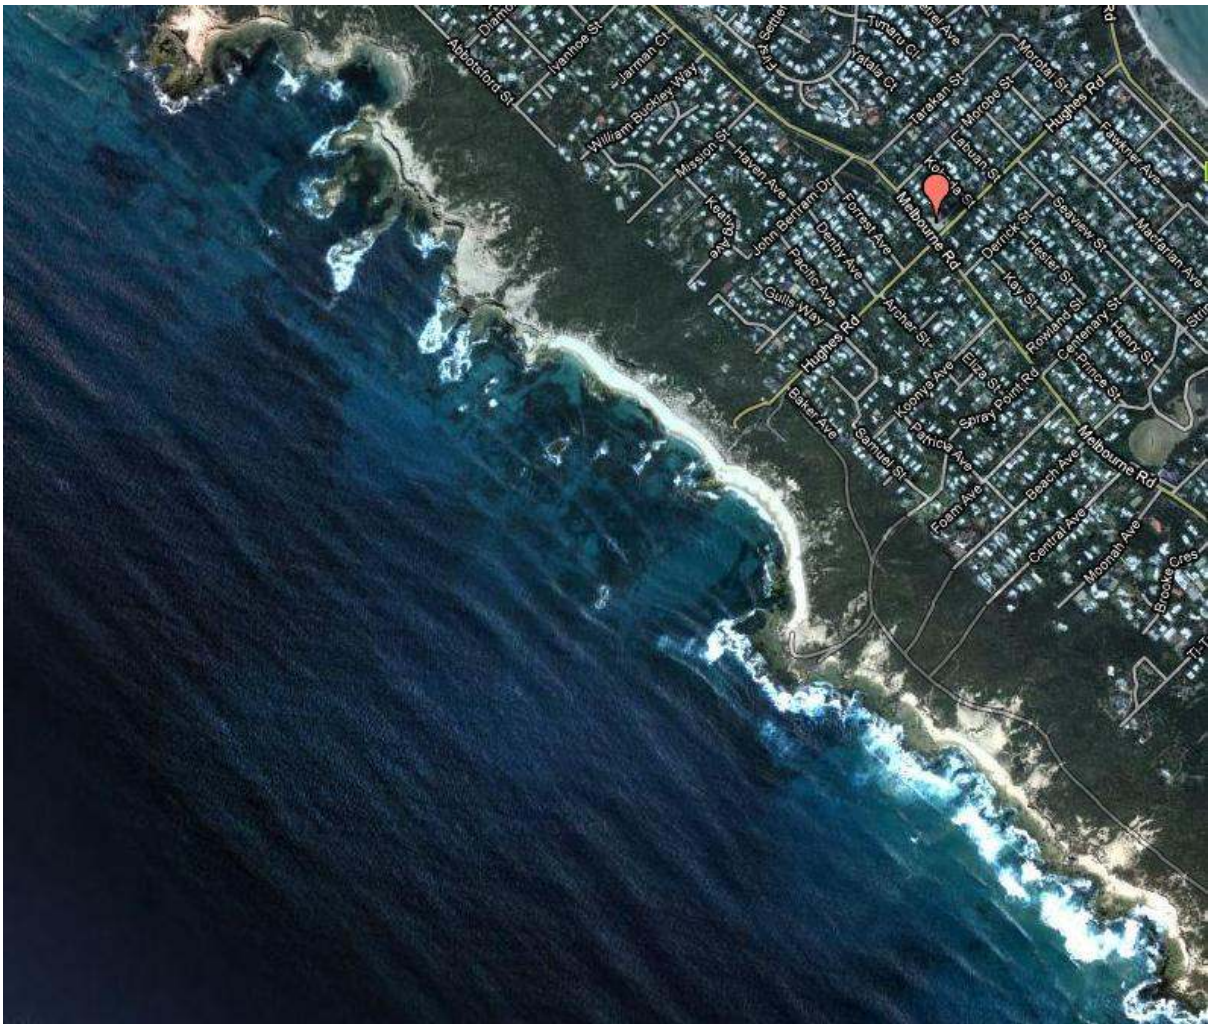

Cape Schanck – Meet @the car park at the end of Cape Schanck Rd, *Cape Schanck 3939*

Kilcunda – Meet @ the car park signed Shelley Beach (dirt road), *Kilcunda 3995*

Koonya Beach – Meet @ the car park at the end of Hughes Rd, Sorrento 3943

Cape Liptrap - Meet @ the car park at the end of Cape Liptrap Rd, *Tarwin Lower 3956*

Pyramid Rock - Meet @ the car park at the end of Pyramid Rock Rd, Cowes 3922

YCW – Meet @ the car park at the end of Beachcomber Ave, *Smiths Beach 3922*