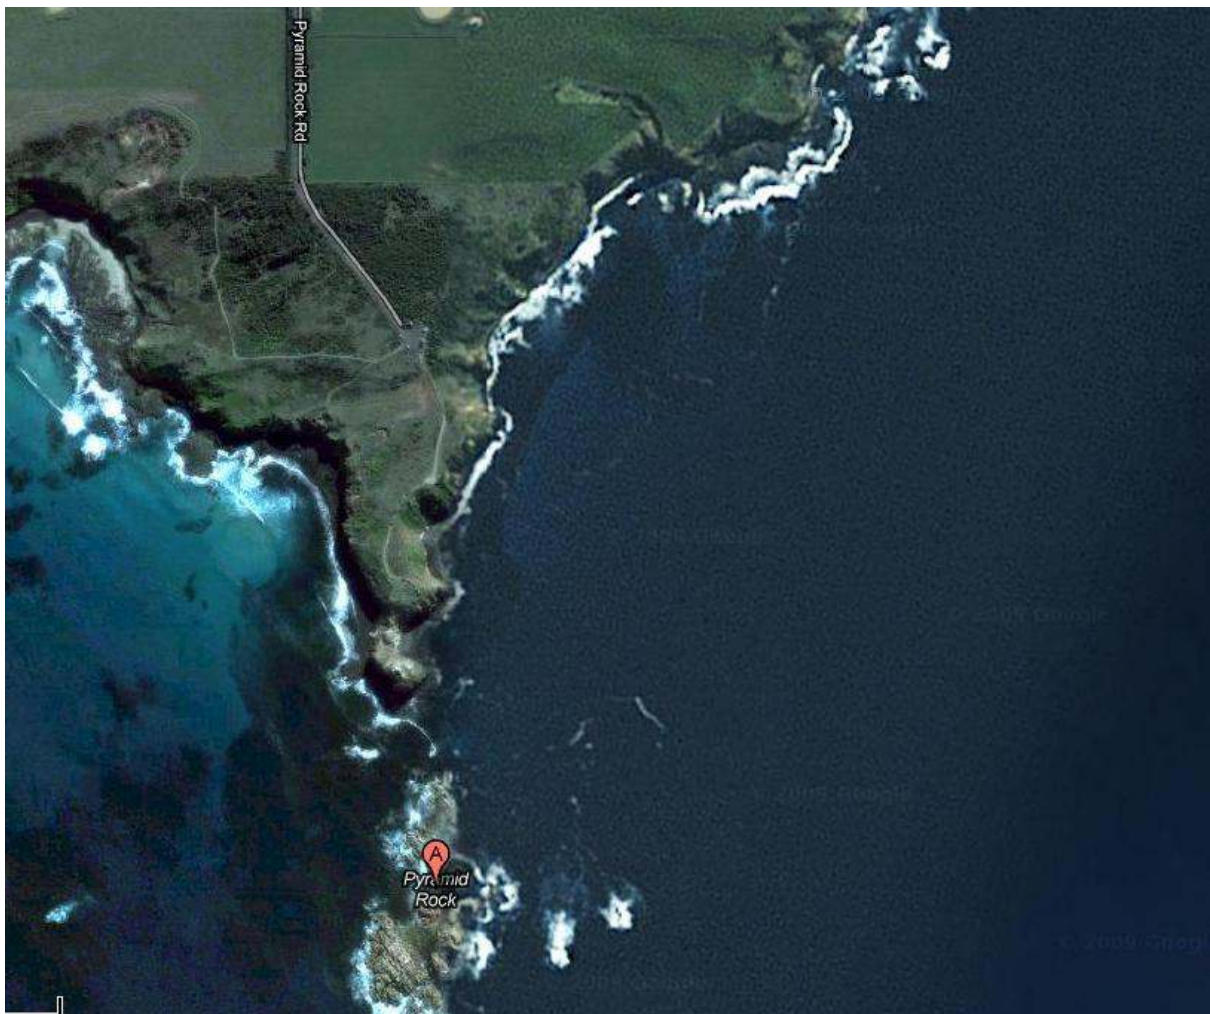

Cape Schanck – Meet @the car park at the end of Cape Schanck Rd, *Cape Schanck 3939*

Kilcunda – Meet @ the car park signed Shelley Beach (dirt road), *Kilcunda 3995*

Koonya Beach – Meet @ the car park at the end of Hughes Rd, Sorrento 3943

Cape Liptrap - Meet @ the car park at the end of Cape Liptrap Rd, *Tarwin Lower 3956*

Pyramid Rock - Meet @ the car park at the end of Pyramid Rock Rd, Cowes 3922

YCW – Meet @ the car park at the end of Beachcomber Ave, *Smiths Beach 3922*