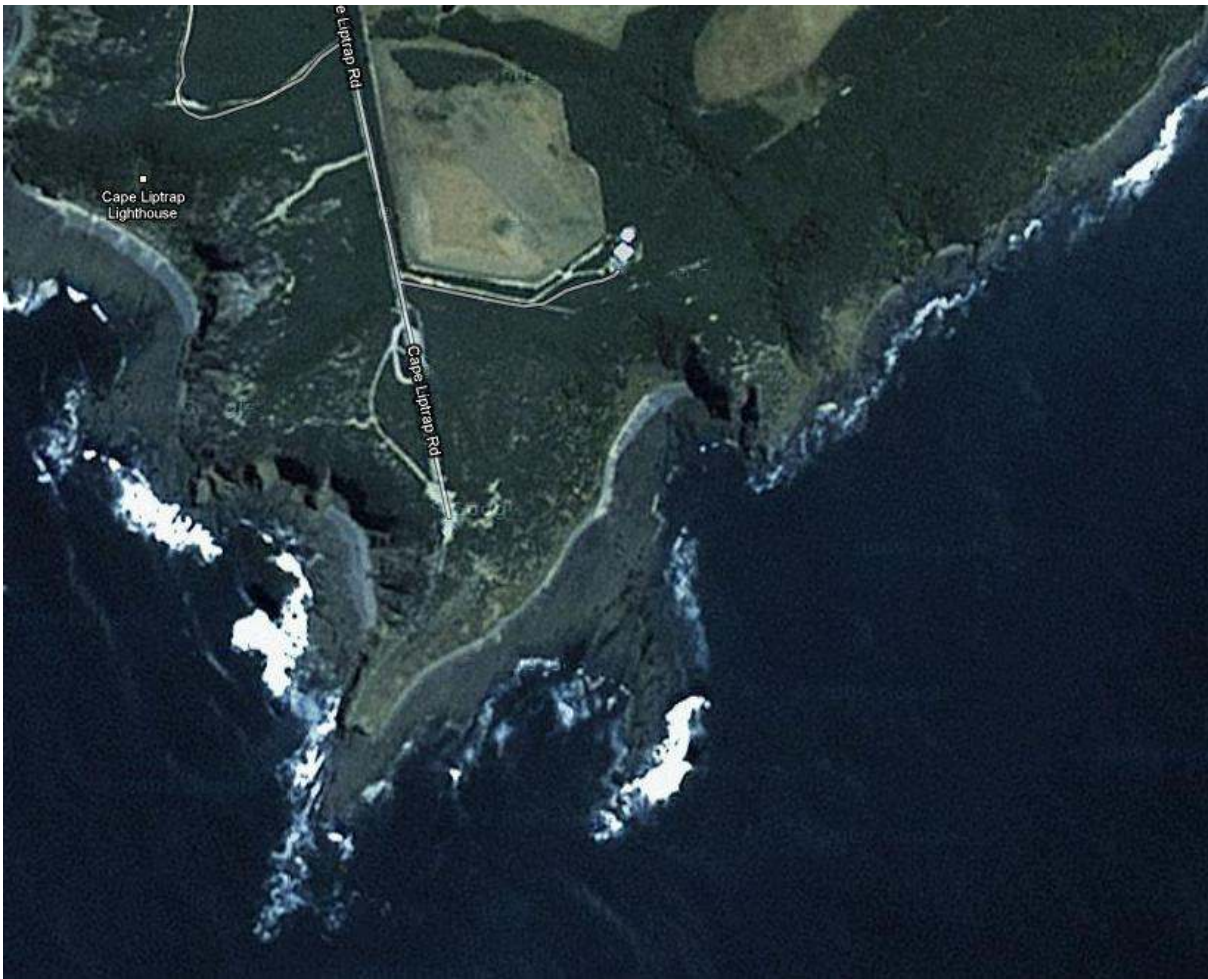

Cape Schanck – Meet @the car park at the end of Cape Schanck Rd, *Cape Schanck 3939*

Kilcunda – Meet @ the car park signed Shelley Beach (dirt road), *Kilcunda 3995*

Koonya Beach – Meet @ the car park at the end of Hughes Rd, Sorrento 3943

Cape Liptrap - Meet @ the car park at the end of Cape Liptrap Rd, *Tarwin Lower 3956*

Pyramid Rock - Meet @ the car park at the end of Pyramid Rock Rd, Cowes 3922

YCW – Meet @ the car park at the end of Beachcomber Ave, *Smiths Beach 3922*